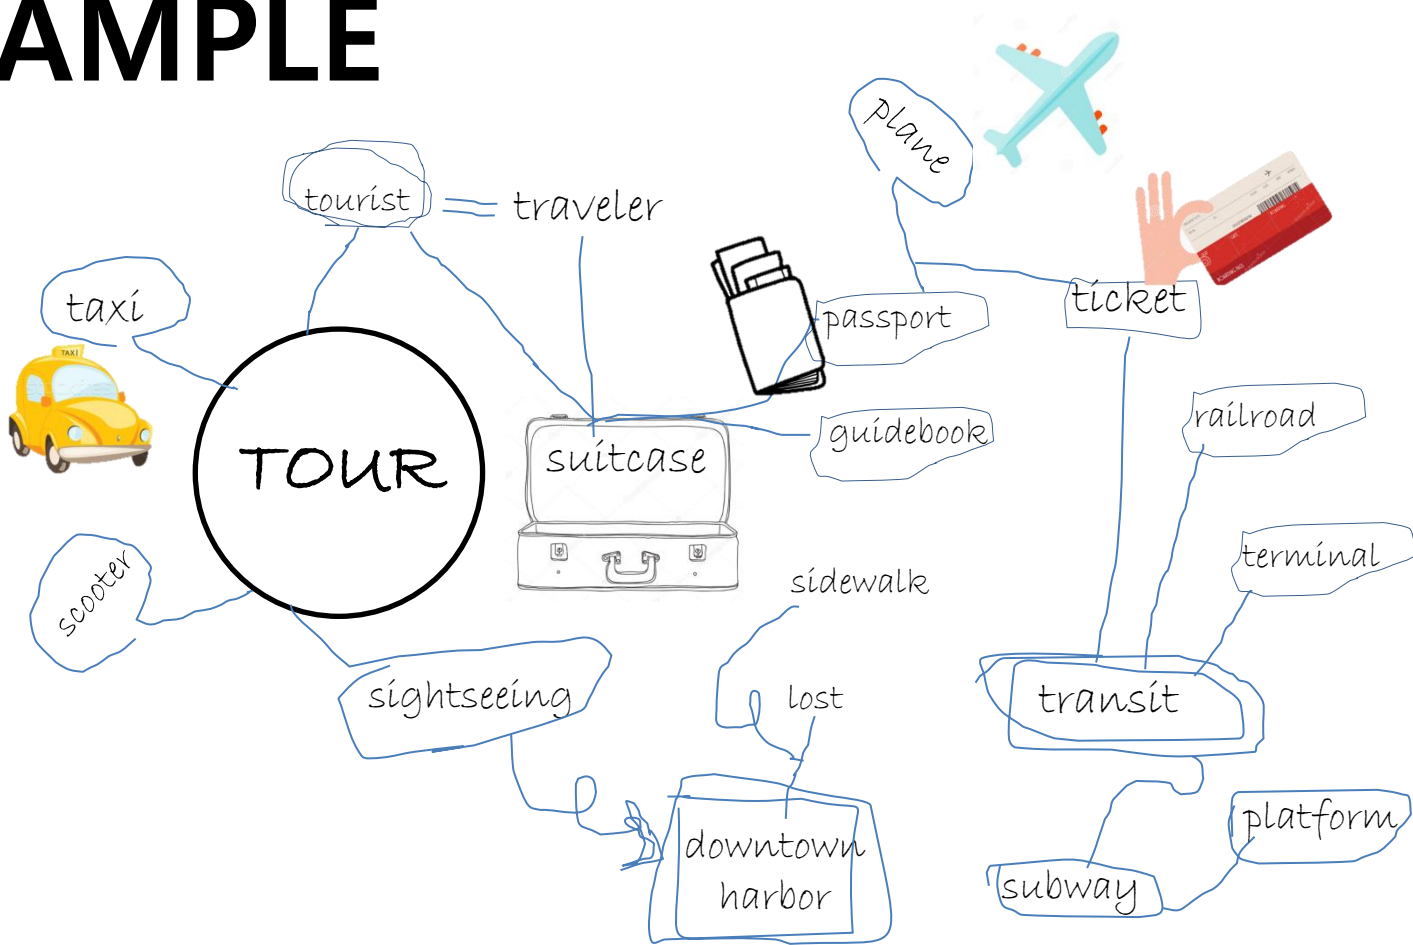

MIND MAPPING

Name: Flora Ko

UNIT: TRAVEL

EXAMPLE

MIND MAPPING

Name:

UNIT:

A large, empty white rectangular area with rounded corners and a thick purple border, intended for drawing a mind map.

MIND MAPPING

Name:

UNIT:

A large, empty white rectangular area with rounded corners and a thick purple border, intended for drawing a mind map.

MIND MAPPING

Name:

UNIT:

A large, empty white rectangular area with rounded corners and a thick purple border, intended for drawing a mind map.

MIND MAPPING

Name:

UNIT:

A large, empty white rectangular area with rounded corners and a thick purple border, intended for drawing a mind map.